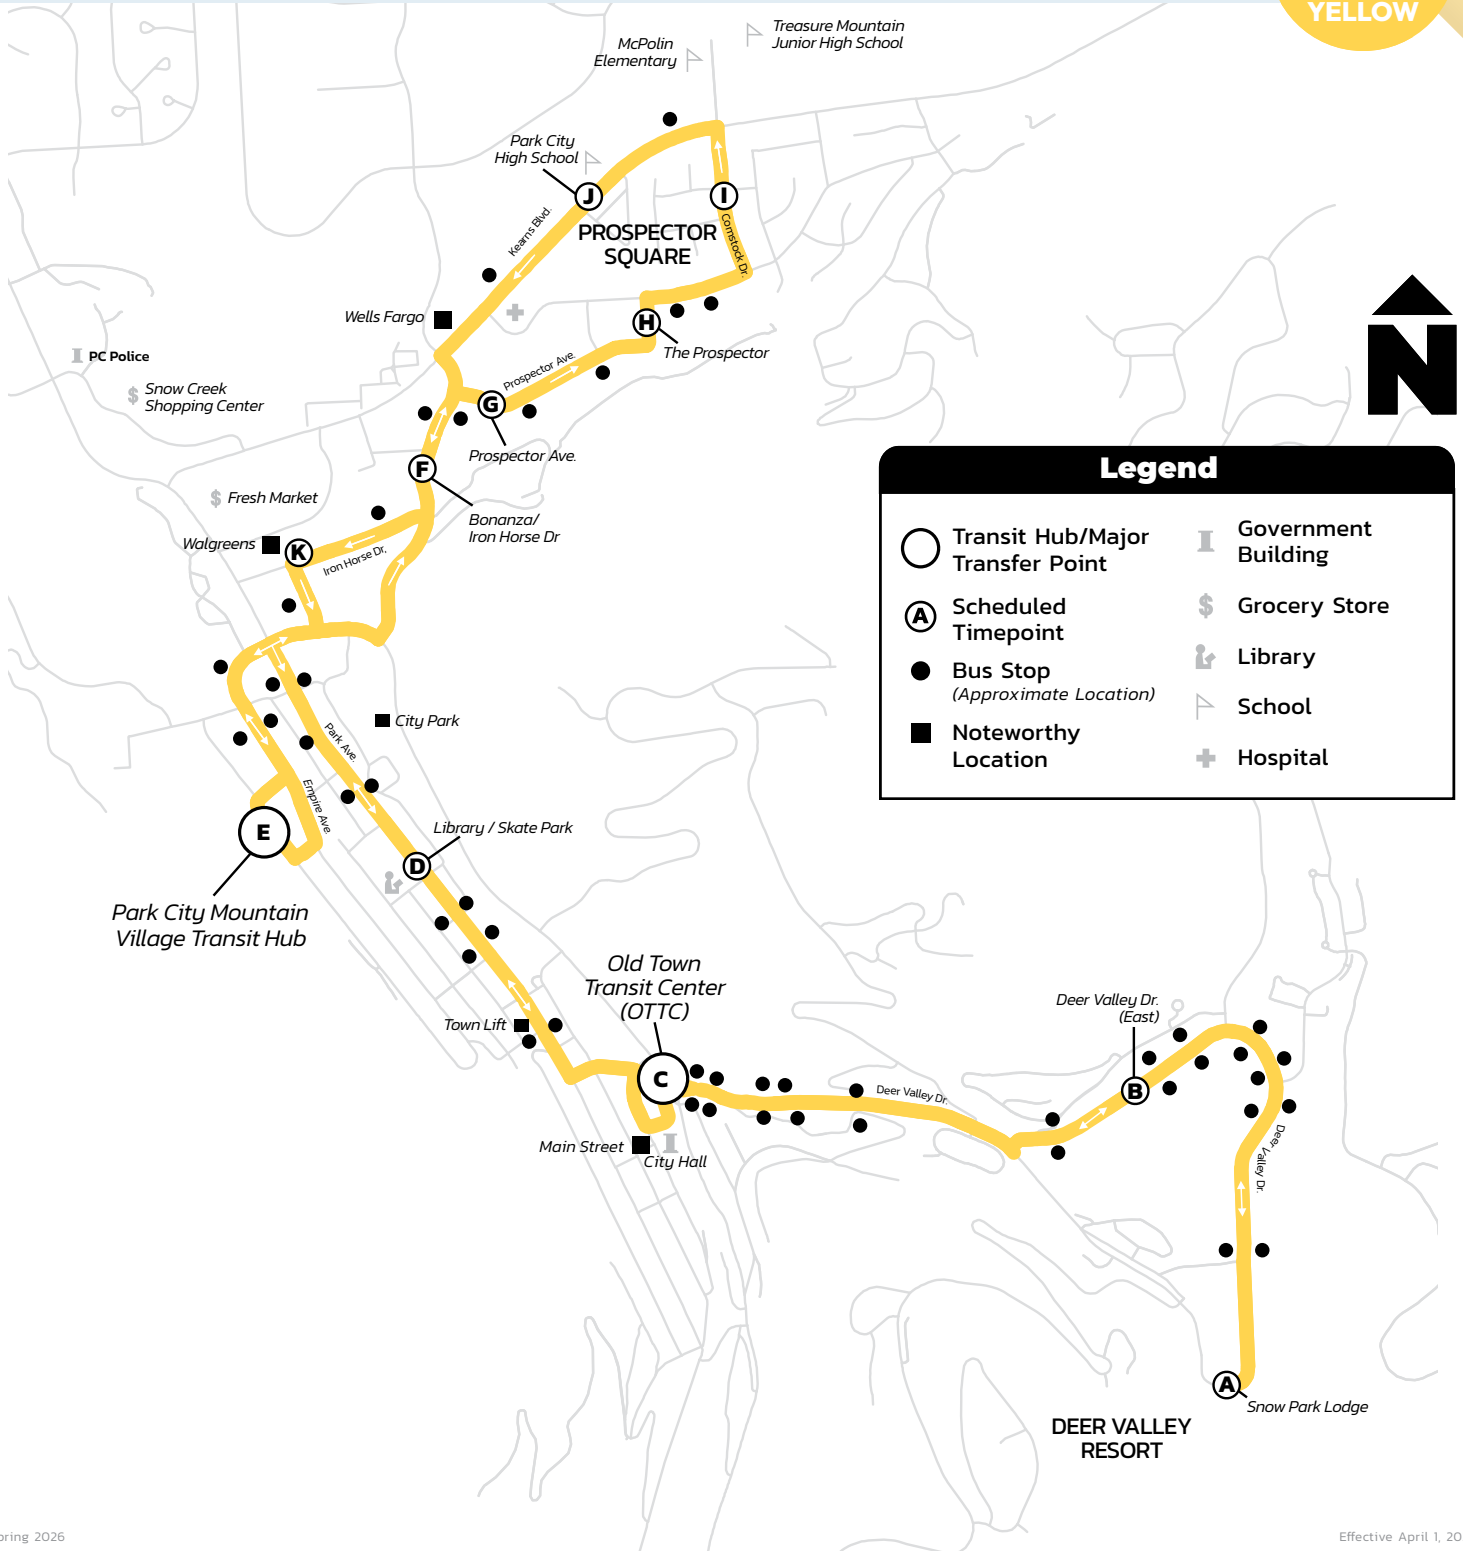

*Continues as 6 Silver bus to Richardson Flat Park and Ride.

Legend

- Transit Hub/Major Transfer Point
- Scheduled Timepoint
- Bus Stop (Approximate Location)
- Noteworthy Location
- Government Building
- Grocery Store
- Library
- School
- Hospital

Hours: 7:10 AM - 11:10 PM

From Old Town Transit Center (OTTC)
Seven days a week

Prospector Square– Deer Valley Resort

Every 30 Minutes

Hours: 7:10 AM–11:10 PM

From Old Town Transit Center (OTTC)
Seven days a week

From Old Town Transit Center (OTTC)
Seven days a week

Prospector Square– Deer Valley Express

Every 30 Minutes

Legend

Transit Hub/Major Transfer Point	Government Building
Scheduled Timepoint	Grocery Store
Bus Stop (Approximate Location)	Library
Noteworthy Location	School
	Hospital

Hours: 10:50 AM–7:50 PM

From 9th Street Turn Around
Seven days a week

Historic Park City Trolley

Every 15 Minutes

TROLLEY

Hop on the historic Trolley and ride up Main Street from 10:50 AM–7:50 PM.

Catch the Trolley at a designated stop or stand anywhere along the route and wave the driver down. The Trolley offers convenient access to Main Street shops, restaurants, and galleries, making it a great option for exploring the heart of Park City.