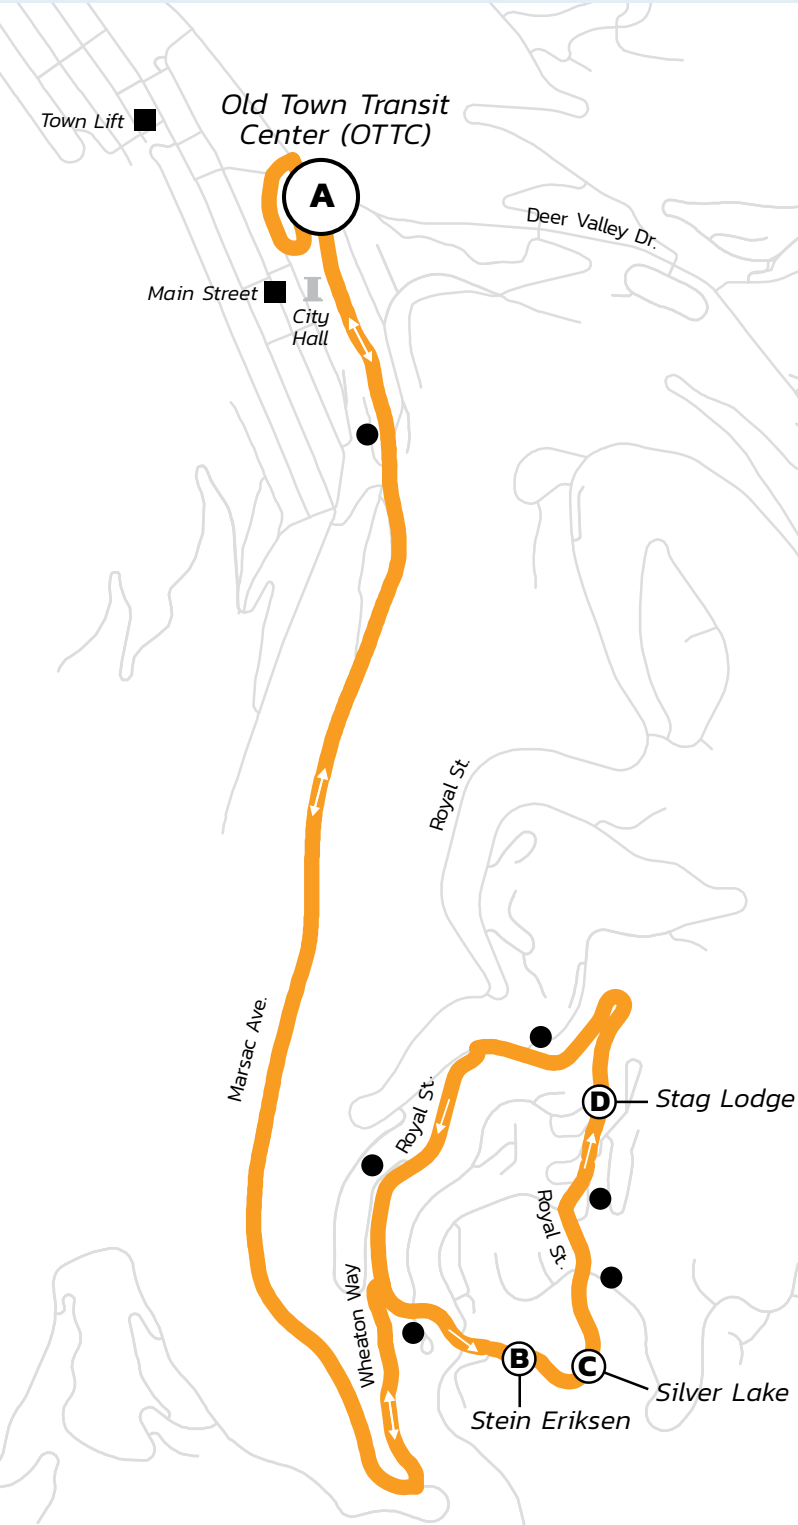

Hours: 5:46 AM - 6:16 PM one trip at 10:46 PM

From Old Town Transit Center (OTTC)

Seven days a week

**Main Street (OTTC)–
Silver Lake Village**

Every 30 Minutes

To Silver Lake		
A	B	C
Main St. (OTTC)	Stein Eriksen	Silver Lake (Arrive)
5:46 AM	5:51 AM	5:52 AM
6:16 AM	6:21 AM	6:22 AM
6:46 AM	6:51 AM	6:52 AM
7:16 AM	7:21 AM	7:22 AM
7:46 AM	7:51 AM	7:52 AM
8:16 AM	8:21 AM	8:22 AM
8:46 AM	8:51 AM	8:52 AM
9:16 AM	9:21 AM	9:22 AM
9:46 AM	9:51 AM	9:52 AM
10:16 AM	10:21 AM	10:22 AM
10:46 AM	10:51 AM	10:52 AM
11:16 AM	11:21 AM	11:22 AM
11:46 AM	11:51 AM	11:52 AM
12:16 PM	12:21 PM	12:22 PM
12:46 PM	12:51 PM	12:52 PM
1:16 PM	1:21 PM	1:22 PM
1:46 PM	1:51 PM	1:52 PM
2:16 PM	2:21 PM	2:22 PM
2:46 PM	2:51 PM	2:52 PM
3:16 PM	3:21 PM	3:22 PM
3:46 PM	3:51 PM	3:52 PM
4:16 PM	4:21 PM	4:22 PM
4:46 PM	4:51 PM	4:52 PM
5:16 PM	5:21 PM	5:22 PM
5:46 PM	5:51 PM	5:52 PM
6:16 PM	6:21 PM	6:22 PM
10:46 PM	10:51 PM	10:52 PM

To Main Street		
C	D	A
Silver Lake (Depart)	Stag Lodge	Main St. (OTTC)
5:56 AM	5:57 AM	6:06 AM*
6:26 AM	6:27 AM	6:36 AM*
6:56 AM	6:57 AM	7:06 AM*
7:26 AM	7:27 AM	7:36 AM*
7:56 AM	7:57 AM	8:06 AM*
8:26 AM	8:27 AM	8:36 AM*
8:56 AM	8:57 AM	9:06 AM*
9:26 AM	9:27 AM	9:36 AM*
9:56 AM	9:57 AM	10:06 AM*
10:26 AM	10:27 AM	10:36 AM*
10:56 AM	10:57 AM	11:06 AM*
11:26 AM	11:27 AM	11:36 AM*
11:56 AM	11:57 AM	12:06 PM*
12:26 PM	12:27 PM	12:36 PM*
12:56 PM	12:57 PM	1:06 PM*
1:26 PM	1:27 PM	1:36 PM*
1:56 PM	1:57 PM	2:06 PM*
2:26 PM	2:27 PM	2:36 PM*
2:56 PM	2:57 PM	3:06 PM*
3:26 PM	3:27 PM	3:36 PM*
3:56 PM	3:57 PM	4:06 PM*
4:26 PM	4:27 PM	4:36 PM*
4:56 PM	4:57 PM	5:06 PM*
5:26 PM	5:27 PM	5:36 PM*
5:56 PM	5:57 PM	6:06 PM*
6:26 PM	6:27 PM	6:36 PM*
10:56 PM	10:57 PM	11:06 AM*

*Continues as 6 Silver bus to Richardson Flat Park and Ride.

Legend

- Transit Hub/Major Transfer Point
- Scheduled Timepoint
- Bus Stop (Approximate Location)
- Noteworthy Location
- Government Building
- Grocery Store
- Library
- School
- Hospital