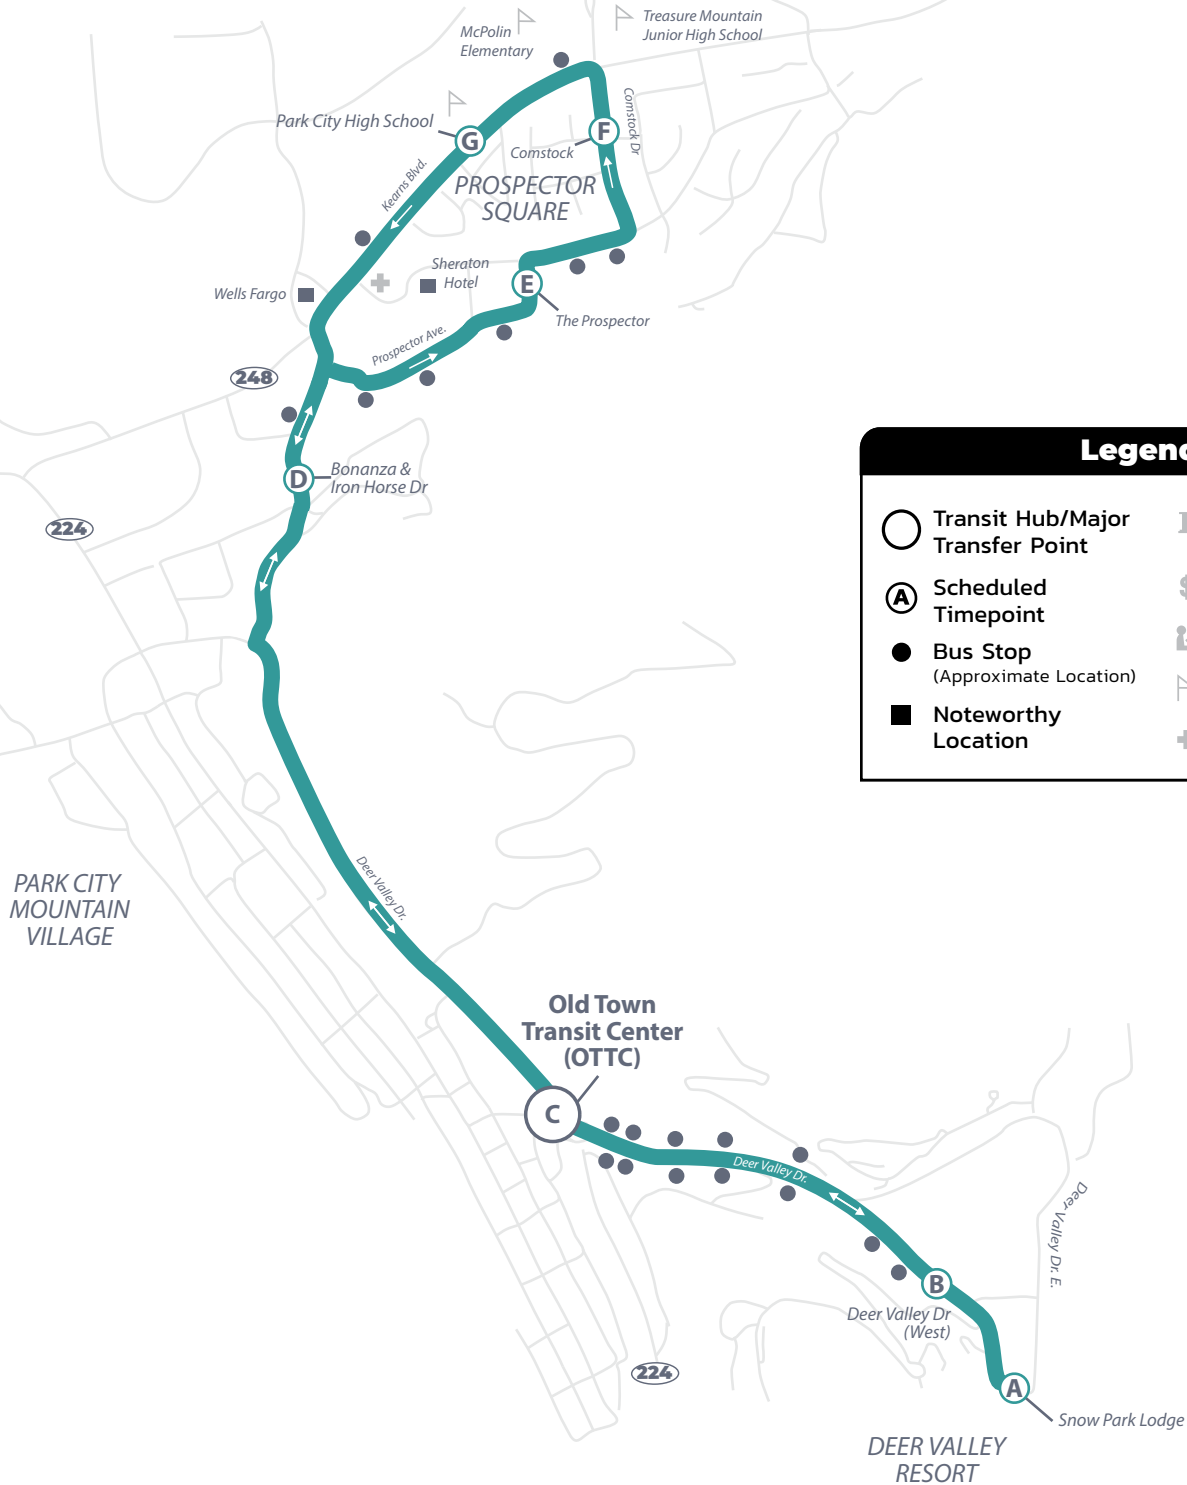

From Old Town Transit Center (OTTC)
Seven days a week

Prospector Square– Deer Valley Express

Every 30 Minutes

Legend

Transit Hub/Major Transfer Point	Government Building
Scheduled Timepoint	Grocery Store
Bus Stop (Approximate Location)	Library
Noteworthy Location	School
	Hospital

Hours: 6:38 AM–11:08 PM

From Old Town Transit Center (OTTC)
Seven days a week

Prospector Square– Deer Valley Express

Every 30 Minutes

To Prospector Square

A	B	C	D	E
Snow Park Lodge Deer Valley (Depart)	Deer Valley Dr. (West)	Main St. (OTTC)	Bonanza / Ironhorse (East)	The Prospector
6:28 AM	6:30 AM	6:34 AM	6:37 AM	6:39 AM
6:58 AM	7:00 AM	7:04 AM	7:07 AM	7:09 AM
7:28 AM	7:30 AM	7:34 AM	7:37 AM	7:39 AM
7:58 AM	8:00 AM	8:04 AM	8:07 AM	8:09 AM
8:28 AM	8:30 AM	8:34 AM	8:37 AM	8:39 AM
8:58 AM	9:00 AM	9:04 AM	9:07 AM	9:09 AM
9:28 AM	9:30 AM	9:34 AM	9:37 AM	9:39 AM
9:58 AM	10:00 AM	10:04 AM	10:07 AM	10:09 AM
10:28 AM	10:30 AM	10:34 AM	10:37 AM	10:39 AM
10:58 AM	11:00 AM	11:04 AM	11:07 AM	11:09 AM
11:28 AM	11:30 AM	11:34 AM	11:37 AM	11:39 AM
11:58 AM	12:00 PM	12:04 PM	12:07 PM	12:09 PM
12:28 PM	12:30 PM	12:34 PM	12:37 PM	12:39 PM
12:58 PM	1:00 PM	1:04 PM	1:07 PM	1:09 PM
1:28 PM	1:30 PM	1:34 PM	1:37 PM	1:39 PM
1:58 PM	2:00 PM	2:04 PM	2:07 PM	2:09 PM
2:28 PM	2:30 PM	2:34 PM	2:37 PM	2:39 PM
2:58 PM	3:00 PM	3:04 PM	3:07 PM	3:09 PM
3:28 PM	3:30 PM	3:34 PM	3:37 PM	3:39 PM
3:58 PM	4:00 PM	4:04 PM	4:07 PM	4:09 PM
4:28 PM	4:30 PM	4:34 PM	4:37 PM	4:39 PM
4:58 PM	5:00 PM	5:04 PM	5:07 PM	5:09 PM
5:28 PM	5:30 PM	5:34 PM	5:37 PM	5:39 PM
5:58 PM	6:00 PM	6:04 PM	6:07 PM	6:09 PM
6:28 PM	6:30 PM	6:34 PM	6:37 PM	6:39 PM
6:58 PM	7:00 PM	7:04 PM	7:07 PM	7:09 PM
7:28 PM	7:30 PM	7:34 PM	7:37 PM	7:39 PM
7:58 PM	8:00 PM	8:04 PM	8:07 PM	8:09 PM
8:28 PM	8:30 PM	8:34 PM	8:37 PM	8:39 PM
8:58 PM	9:00 PM	9:04 PM	9:07 PM	9:09 PM
9:28 PM	9:30 PM	9:34 PM	9:37 PM	9:39 PM
9:58 PM	10:00 PM	10:04 PM	10:07 PM	10:09 PM
10:28 PM	10:30 PM	10:34 PM	10:37 PM	10:39 PM
10:58 PM	11:00 PM	11:04 PM	11:07 PM	11:09 PM