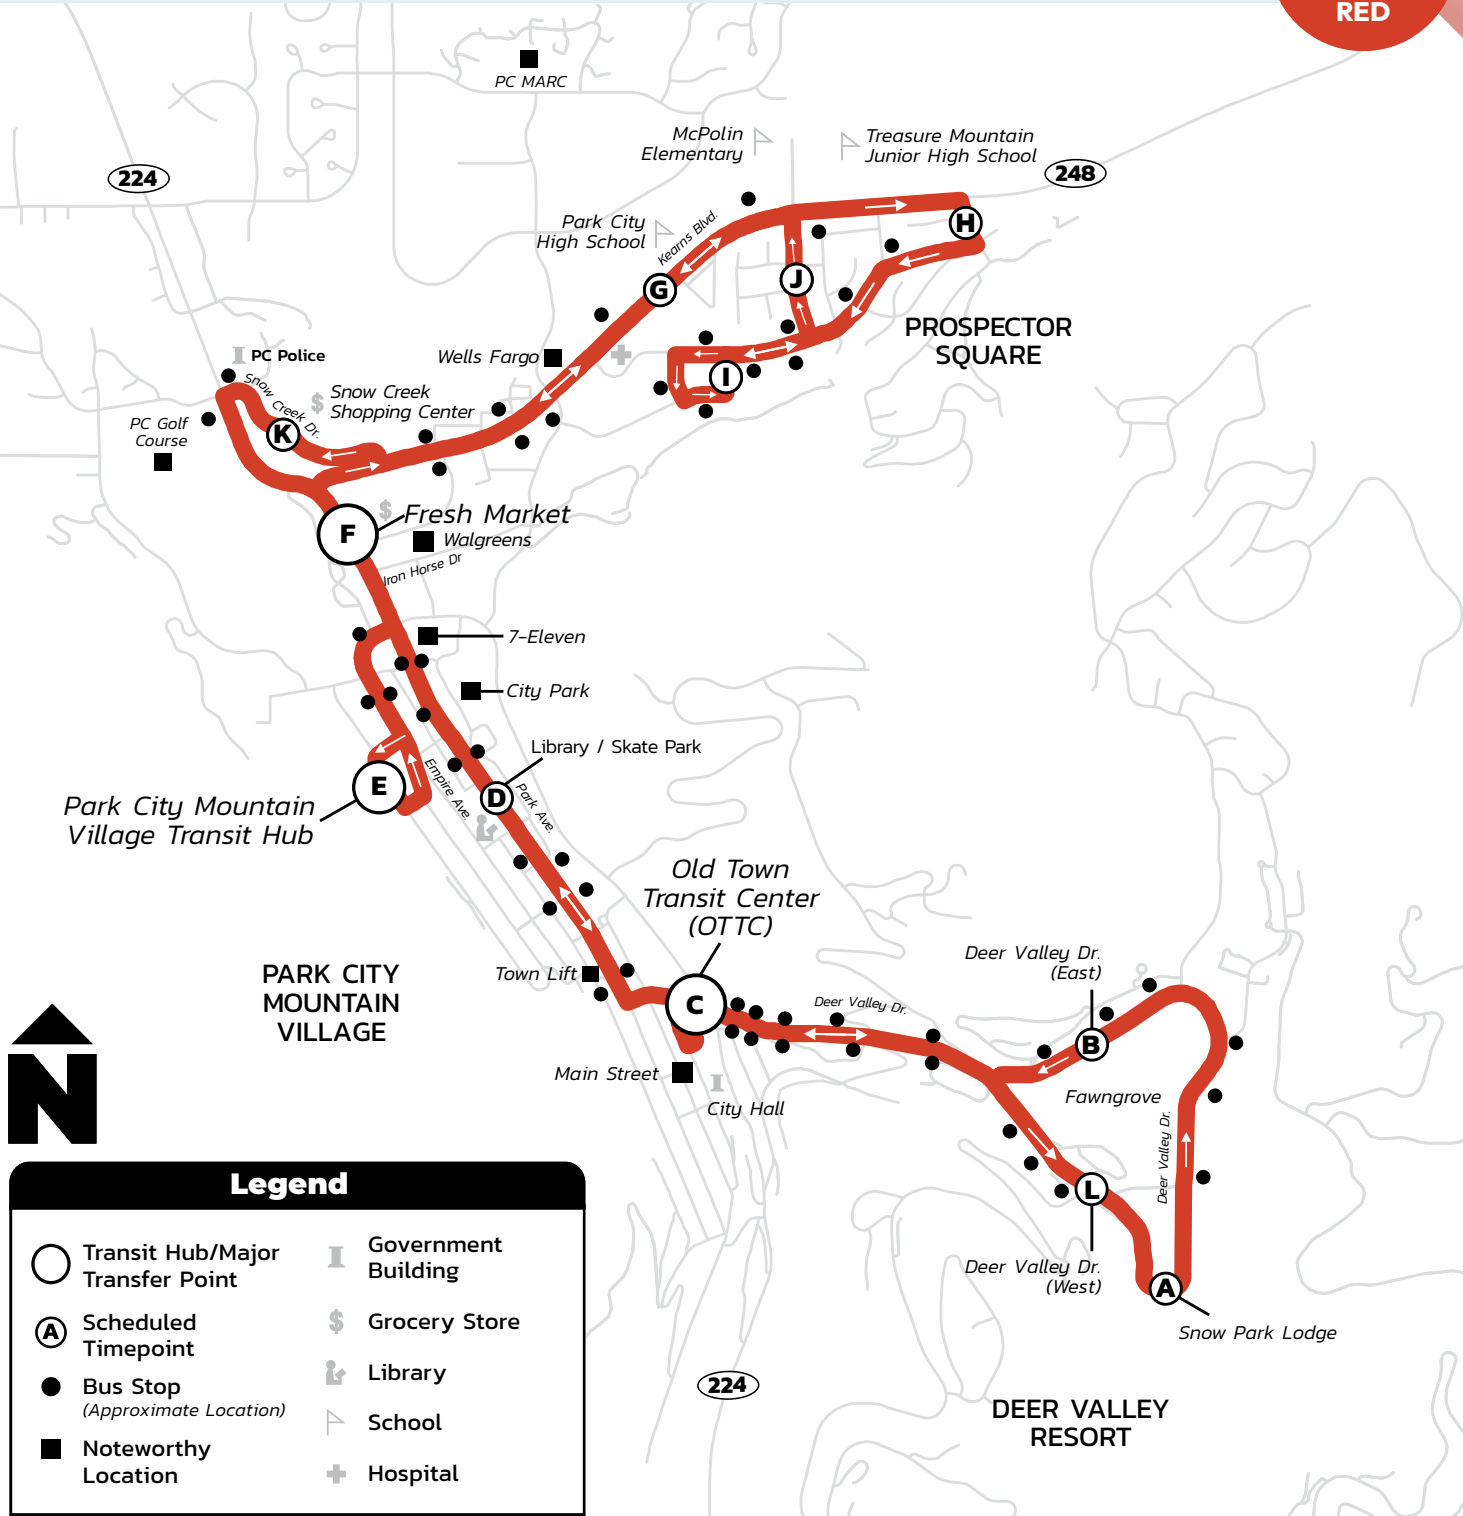

Hours: 6:50 AM–11:20 PM

From Old Town Transit Center (OTTC)
Seven days a week

**Prospector Square–
Deer Valley Resort**

Every 30 Minutes

Legend

Transit Hub/Major Transfer Point	Government Building
Scheduled Timepoint	Grocery Store
Bus Stop (Approximate Location)	Library
Noteworthy Location	School
	Hospital

Hours: 5:48 AM—11:18 PM

From Old Town Transit Center (OTTC)

Seven days a week

Park Meadows/Thaynes -Deer Valley Resort

Every 30 Minutes

Legend

	Transit Hub/Major Transfer Point		Government Building
	Scheduled Timepoint		Grocery Store
	Bus Stop (Approximate Location)		Library
	Noteworthy Location		School
			Hospital

Hours: 7:10 AM - 11:10 PM

From Old Town Transit Center (OTTC)
Seven days a week

Prospector Square– Deer Valley Resort

Every 30 Minutes

Hours: 7:10 AM–11:10 PM

From Old Town Transit Center (OTTC)
Seven days a week

Legend

Transit Hub/Major Transfer Point	Government Building
Scheduled Timepoint	Grocery Store
Bus Stop (Approximate Location)	Library
Noteworthy Location	School
	Hospital

TRANSIT IS YOUR TRAILHEAD

Hours: 5:40 AM - 6:20 PM one trip at 11:12 PM