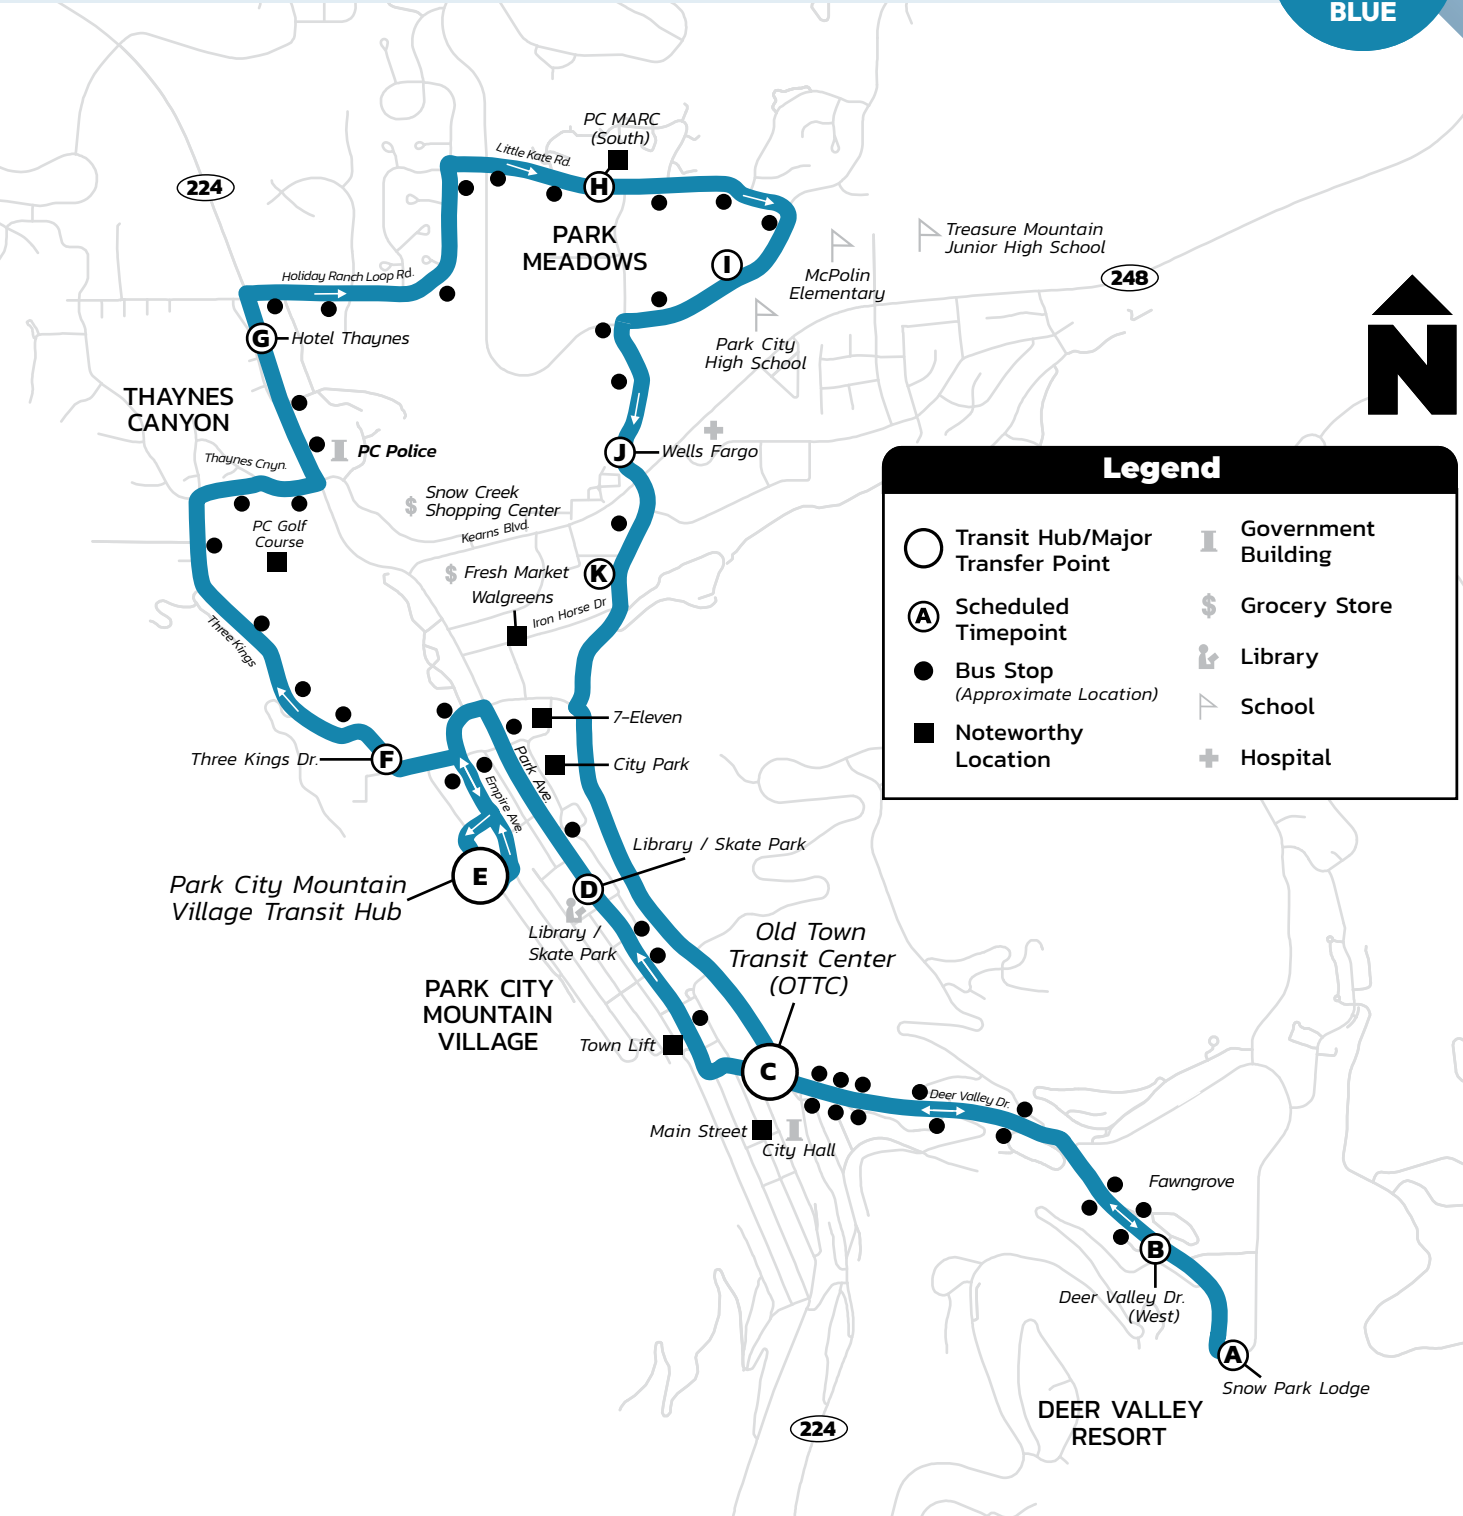

Hours: 6:30 AM–11:00 PM

From Old Town Transit Center (OTTC)
Seven days a week

Thaynes/Park Meadows

–Deer Valley Resort

Every 30 Minutes

3
BLUE

Hours: 6:30 AM–11:00 PM

From Old Town Transit Center (OTTC)
Seven days a week

Hours: 7:10 AM - 11:10 PM

From Old Town Transit Center (OTTC)
Seven days a week

Prospector Square– Deer Valley Resort

Every 30 Minutes

Hours: 7:10 AM–11:10 PM

From Old Town Transit Center (OTTC)
Seven days a week

Legend

Transit Hub/Major Transfer Point	Government Building
Scheduled Timepoint	Grocery Store
Bus Stop (Approximate Location)	Library
Noteworthy Location	School
	Hospital

TRANSIT IS YOUR TRAILHEAD

Hours: 5:40 AM - 6:20 PM one trip at 11:12 PM

Hours: 10:50 AM–7:50 PM

From 9th Street Turn Around
Seven days a week

Historic Park City Trolley

Every 15 Minutes

TROLLEY

Hop on the historic Trolley and ride up Main Street from 10:50 AM–7:50 PM.

Catch the Trolley at a designated stop or stand anywhere along the route and wave the driver down. The Trolley offers convenient access to Main Street shops, restaurants, and galleries, making it a great option for exploring the heart of Park City.