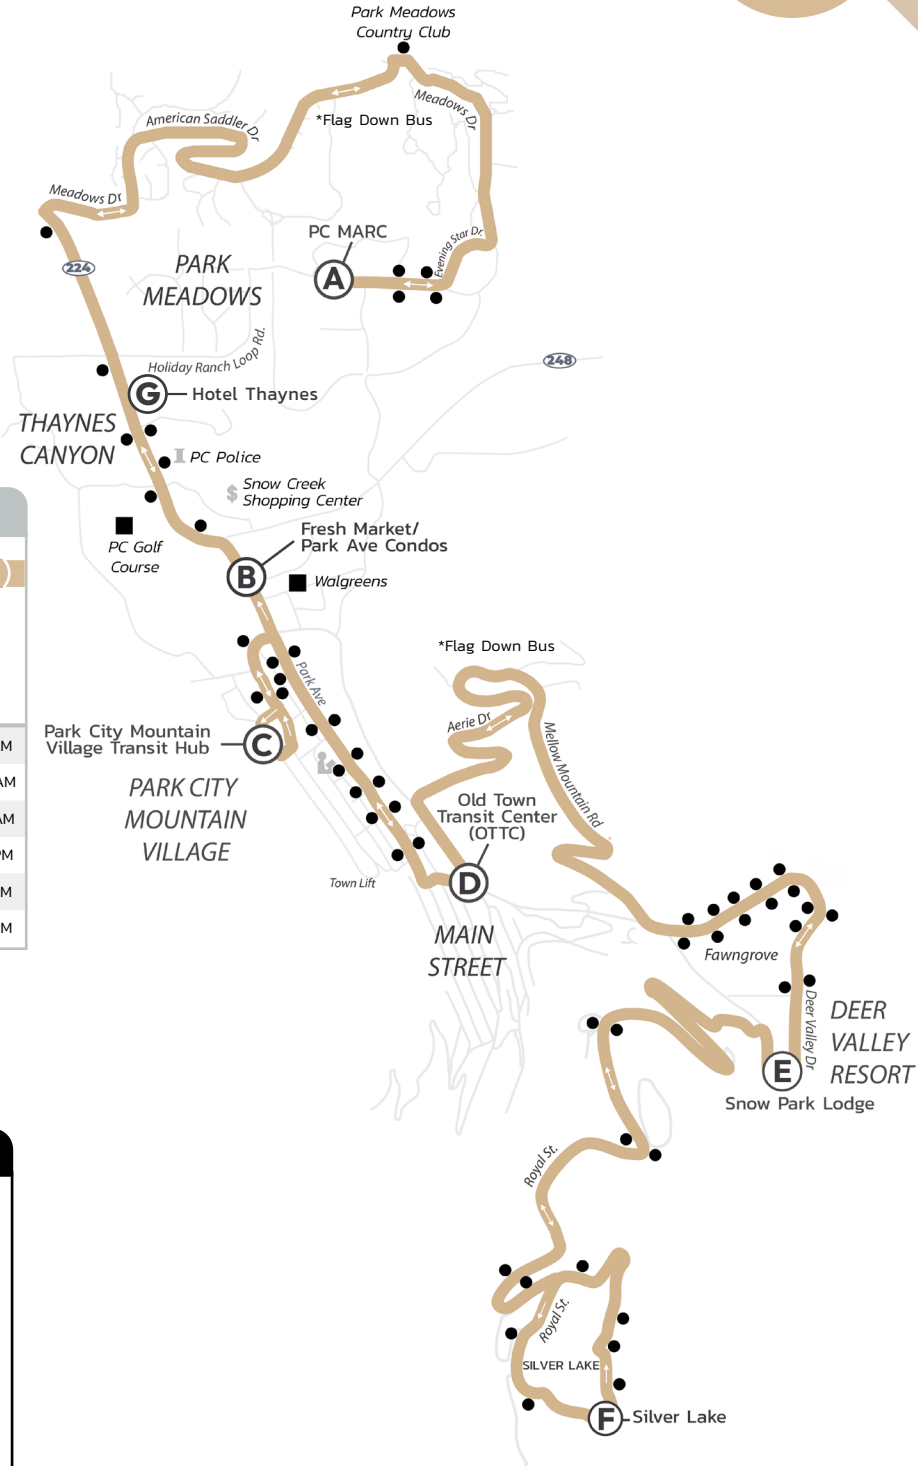

To Silver Lake					
A	B	C	D	E	F
PC MARC	Fresh Market (West)	PC Mountain	Main St. (OTTC)	Snow Park Lodge – Deer Valley	Silver Lake (Arrive)
8:19 AM	8:37 AM	8:41 AM	8:48 AM	9:01 AM	9:11 AM
10:19 AM	10:37 AM	10:41 AM	10:48 AM	11:01 AM	11:11 AM
12:19 PM	12:37 PM	12:41 PM	12:48 PM	1:01 PM	1:11 PM
2:19 PM	2:37 PM	2:41 PM	2:48 PM	3:01 PM	3:11 PM
4:19 PM	4:37 PM	4:41 PM	4:48 PM	5:01 PM	5:11 PM

To PC MARC						
F	E	D	C	B	G	A
Silver Lake (Depart)	Snow Park Lodge – Deer Valley	Main St. (OTTC)	PC Mountain	Fresh Market (East)	Hotel Thaynes	PC MARC
--	--	--	--	--	8:08 AM	8:19 AM
9:15 AM	9:30 AM	9:45 AM	9:53 AM	9:57 AM	9:59 AM	10:10 AM
11:15 AM	11:30 AM	11:45 AM	11:53 AM	11:57 AM	11:59 AM	12:10 AM
1:15 PM	1:30 PM	1:45 PM	1:53 PM	1:57 PM	1:59 PM	2:20 PM
3:15 PM	3:30 PM	3:45 PM	3:53 PM	3:57 PM	3:59 PM	4:10 PM
5:15 PM	5:30 PM	5:45 PM	5:53 PM	5:57 PM	5:59 PM	6:10 PM

Legend			
	Transit Hub/Major Transfer Point		Government Building
	Scheduled Timepoint		Grocery Store
	Bus Stop (Approximate Location)		Library
	Noteworthy Location		School
			Hospital