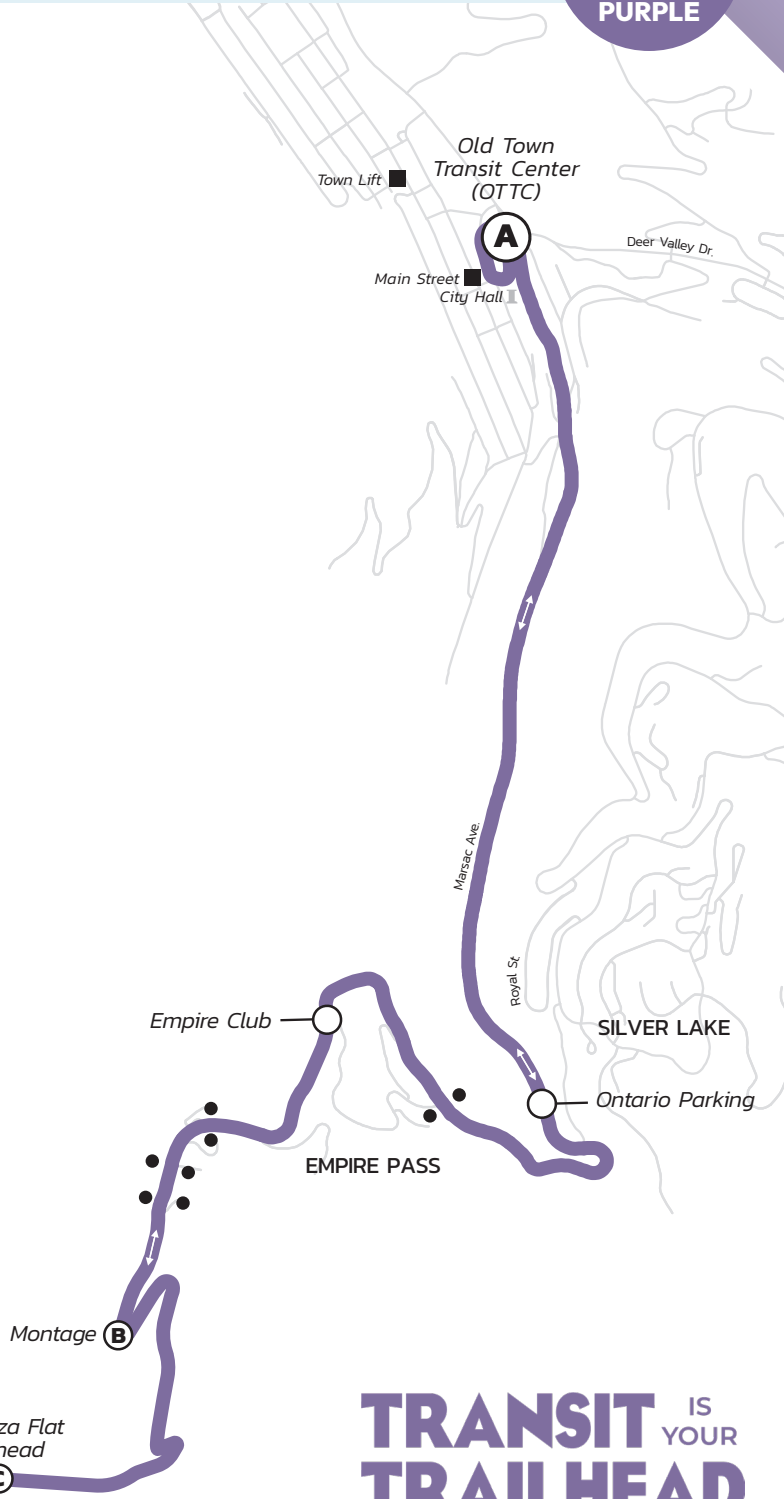

To Main St.			
D	C	B	A
Bloods Lake Trailhead	Bonanza Flat Trailhead	Montage	Main St. (OTTC)
6:10 AM	6:16 AM	6:21 AM	6:29 AM
6:30 AM	6:36 AM	6:41 AM	6:49 AM
6:50 AM	6:56 AM	7:01 AM	7:09 AM
7:10 AM	7:16 AM	7:21 AM	7:29 AM
7:30 AM	7:36 AM	7:41 AM	7:49 AM
7:50 AM	7:56 AM	8:01 AM	8:09 AM
8:10 AM	8:16 AM	8:21 AM	8:29 AM
8:30 AM	8:36 AM	8:41 AM	8:49 AM
8:50 AM	8:56 AM	9:01 AM	9:09 AM
9:10 AM	9:16 AM	9:21 AM	9:29 AM
9:30 AM	9:36 AM	9:41 AM	9:49 AM
9:50 AM	9:56 AM	10:01 AM	10:09 AM
10:10 AM	10:16 AM	10:21 AM	10:29 AM
10:30 AM	10:36 AM	10:41 AM	10:49 AM
10:50 AM	10:56 AM	11:01 AM	11:09 AM
11:10 AM	11:16 AM	11:21 AM	11:29 AM
11:30 AM	11:36 AM	11:41 AM	11:49 AM
11:50 AM	11:56 AM	12:01 PM	12:09 PM
12:10 PM	12:16 PM	12:21 PM	12:29 PM
12:30 PM	12:36 PM	12:41 PM	12:49 PM
12:50 PM	12:56 PM	1:01 PM	1:09 PM
1:10 PM	1:16 PM	1:21 PM	1:29 PM
1:30 PM	1:36 PM	1:41 PM	1:49 PM
1:50 PM	1:56 PM	2:01 PM	2:09 PM
2:10 PM	2:16 PM	2:21 PM	2:29 PM
2:30 PM	2:36 PM	2:41 PM	2:49 PM
2:50 PM	2:56 PM	3:01 PM	3:09 PM
3:10 PM	3:16 PM	3:21 PM	3:29 PM
3:30 PM	3:36 PM	3:41 PM	3:49 PM
3:50 PM	3:56 PM	4:01 PM	4:09 PM
4:10 PM	4:16 PM	4:21 PM	4:29 PM
4:30 PM	4:36 PM	4:41 PM	4:49 PM
4:50 PM	4:56 PM	5:01 PM	5:09 PM
5:10 PM	5:16 PM	5:21 PM	5:29 PM
5:30 PM	5:36 PM	5:41 PM	5:49 PM
5:50 PM	5:56 PM	6:01 PM	6:09 PM
6:10 PM	6:16 PM	6:21 PM	6:29 PM
6:30 PM	6:36 PM	6:41 PM	6:49 PM
6:50 PM	6:56 PM	7:01 PM	7:09 PM
---	---	11:21 PM	11:29 PM