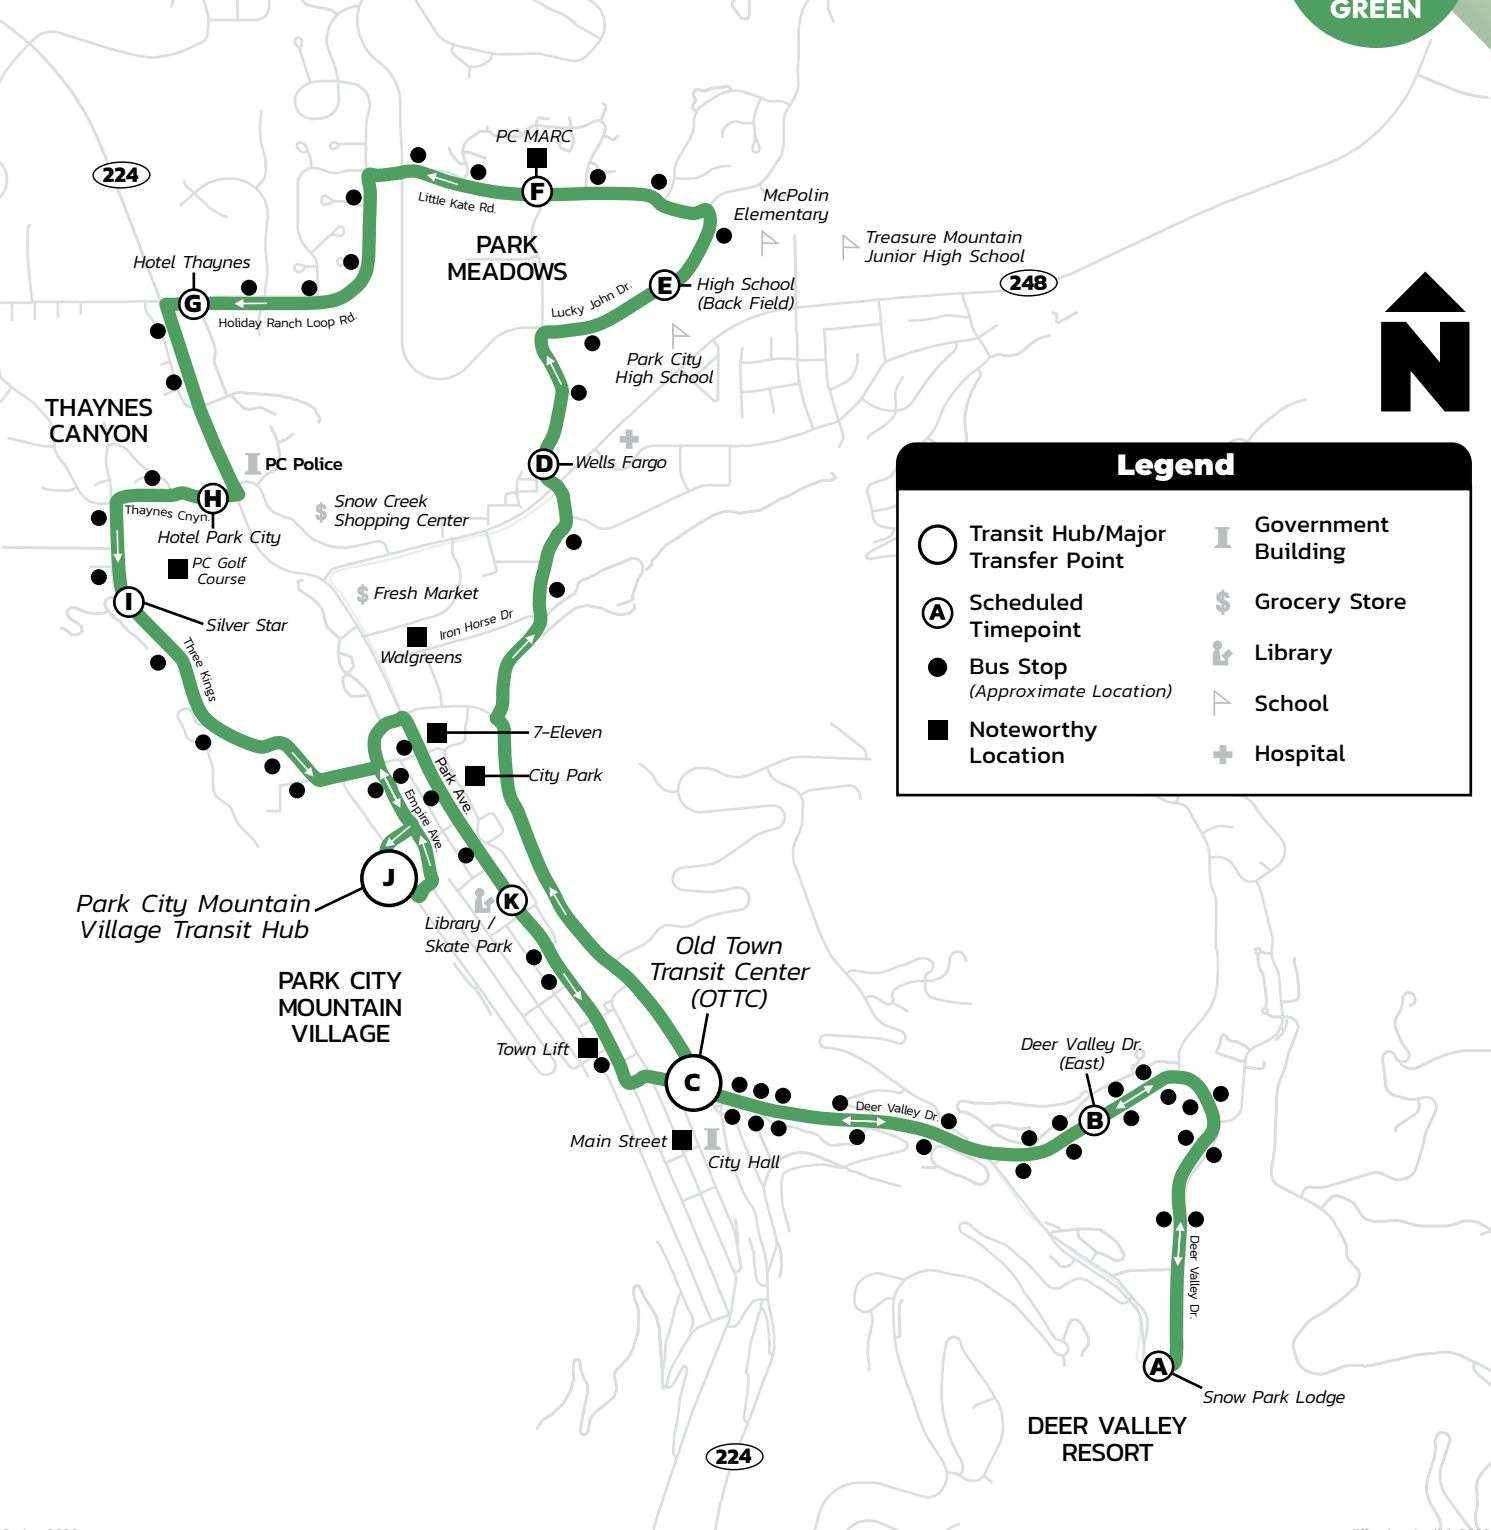

Hours: 6:50 AM–11:20 PM

From Old Town Transit Center (OTTC)
Seven days a week

**Prospector Square–
Deer Valley Resort**

Every 30 Minutes

Legend

Transit Hub/Major Transfer Point	Government Building
Scheduled Timepoint	Grocery Store
Bus Stop (Approximate Location)	Library
Noteworthy Location	School
	Hospital

Hours: 5:48 AM—11:18 PM

From Old Town Transit Center (OTTC)

Seven days a week

Park Meadows/Thaynes -Deer Valley Resort

Every 30 Minutes

Legend

	Transit Hub/Major Transfer Point		Government Building
	Scheduled Timepoint		Grocery Store
	Bus Stop (Approximate Location)		Library
	Noteworthy Location		School
			Hospital

Legend

Transit Hub/Major Transfer Point	Government Building
Scheduled Timepoint	Grocery Store
Bus Stop (Approximate Location)	Library
Noteworthy Location	School
	Hospital

TRANSIT IS YOUR TRAILHEAD

Hours: 5:40 AM - 6:20 PM one trip at 11:12 PM

Hours: 10:50 AM–7:50 PM

From 9th Street Turn Around
Seven days a week

Historic Park City Trolley

Every 15 Minutes

TROLLEY

Hop on the historic Trolley and ride up Main Street from 10:50 AM–7:50 PM.

Catch the Trolley at a designated stop or stand anywhere along the route and wave the driver down. The Trolley offers convenient access to Main Street shops, restaurants, and galleries, making it a great option for exploring the heart of Park City.