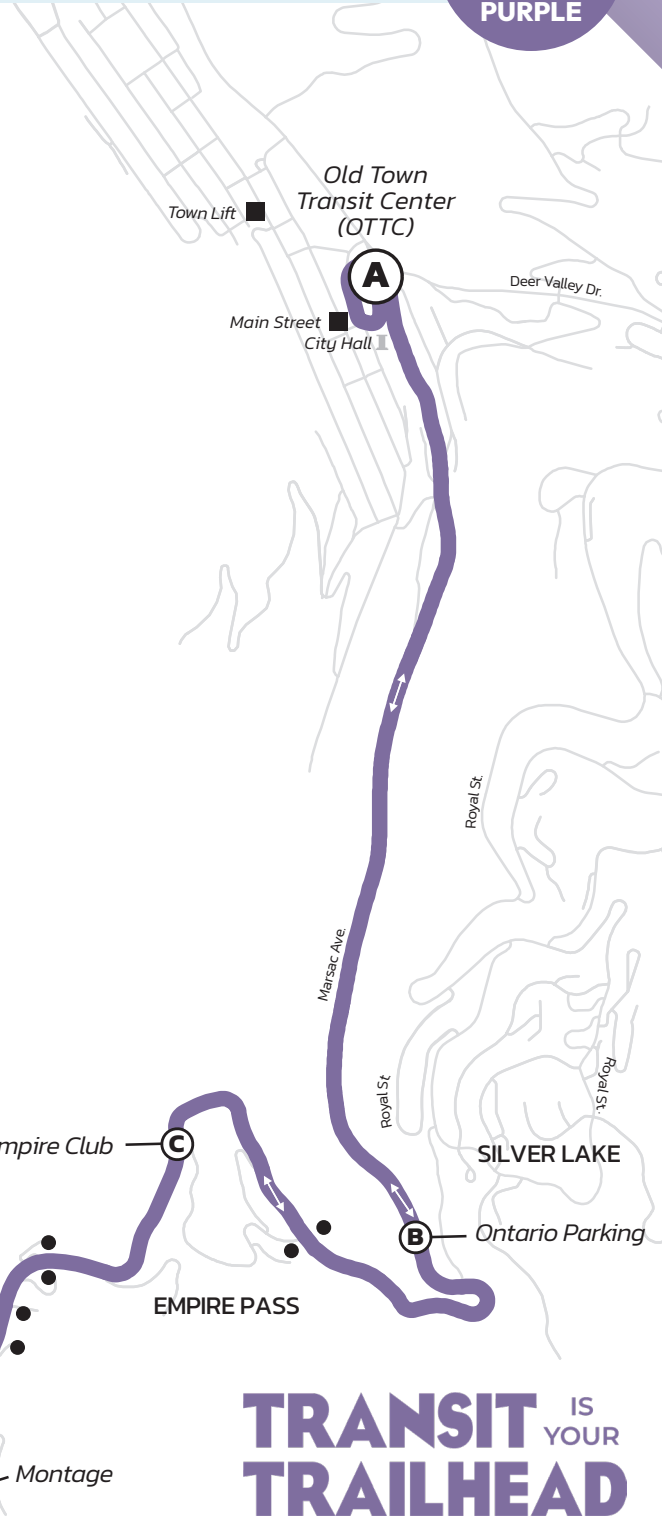

Hours: 5:36 AM - 6:06 PM one trip at 11:12 PM

From Old Town Transit Center (OTTC)

Monday - Thursday

Main Street (OTTC)– Montage Deer Valley

Every 30 Minutes

To Montage			
A	B	C	D
Main St. (OTTC)	Ontario Parking	Empire Club	Montage (Arrive)
5:36 AM	5:39 AM	5:40 AM	5:44 AM
6:06 AM	6:09 AM	6:10 AM	6:14 AM
6:36 AM	6:39 AM	6:40 AM	6:44 AM
7:06 AM	7:09 AM	7:10 AM	7:14 AM
7:36 AM	7:39 AM	7:40 AM	7:44 AM
8:06 AM	8:09 AM	8:10 AM	8:14 AM
8:36 AM	8:39 AM	8:40 AM	8:44 AM
9:06 AM	9:09 AM	9:10 AM	9:14 AM
9:36 AM	9:39 AM	9:40 AM	9:44 AM
10:06 AM	10:09 AM	10:10 AM	10:14 AM
10:36 AM	10:39 AM	10:40 AM	10:44 AM
11:06 AM	11:09 AM	11:10 AM	11:14 AM
11:36 AM	11:39 AM	11:40 AM	11:44 AM
12:06 PM	12:09 PM	12:10 PM	12:14 PM
12:36 PM	12:39 PM	12:40 PM	12:44 PM
1:06 PM	1:09 PM	1:10 PM	1:14 PM
1:36 PM	1:39 PM	1:40 PM	1:44 PM
2:06 PM	2:09 PM	2:10 PM	2:14 PM
2:36 PM	2:39 PM	2:40 PM	2:44 PM
3:06 PM	3:09 PM	3:10 PM	3:14 PM
3:36 PM	3:39 PM	3:40 PM	3:44 PM
4:06 PM	4:09 PM	4:10 PM	4:14 PM
4:36 PM	4:39 PM	4:40 PM	4:44 PM
5:06 PM	5:09 PM	5:10 PM	5:14 PM
5:36 PM	5:39 PM	5:40 PM	5:44 PM
6:06 PM	6:09 PM	6:10 PM	6:14 PM
11:12 PM	11:15 PM	11:16 PM	11:20 PM

Legend

Transit Hub/Major Transfer Point	Government Building
Scheduled Timepoint	Grocery Store
Bus Stop (Approximate Location)	Library
Noteworthy Location	School
	Hospital

TRANSIT IS YOUR TRAILHEAD

Hours: 5:40 AM - 6:20 PM one trip at 11:12 PM

From Old Town Transit Center (OTTC)
Seven days a week

Prospector Square– Deer Valley Express

Every 30 Minutes

Legend

Transit Hub/Major Transfer Point	Government Building
Scheduled Timepoint	Grocery Store
Bus Stop (Approximate Location)	Library
Noteworthy Location	School
	Hospital