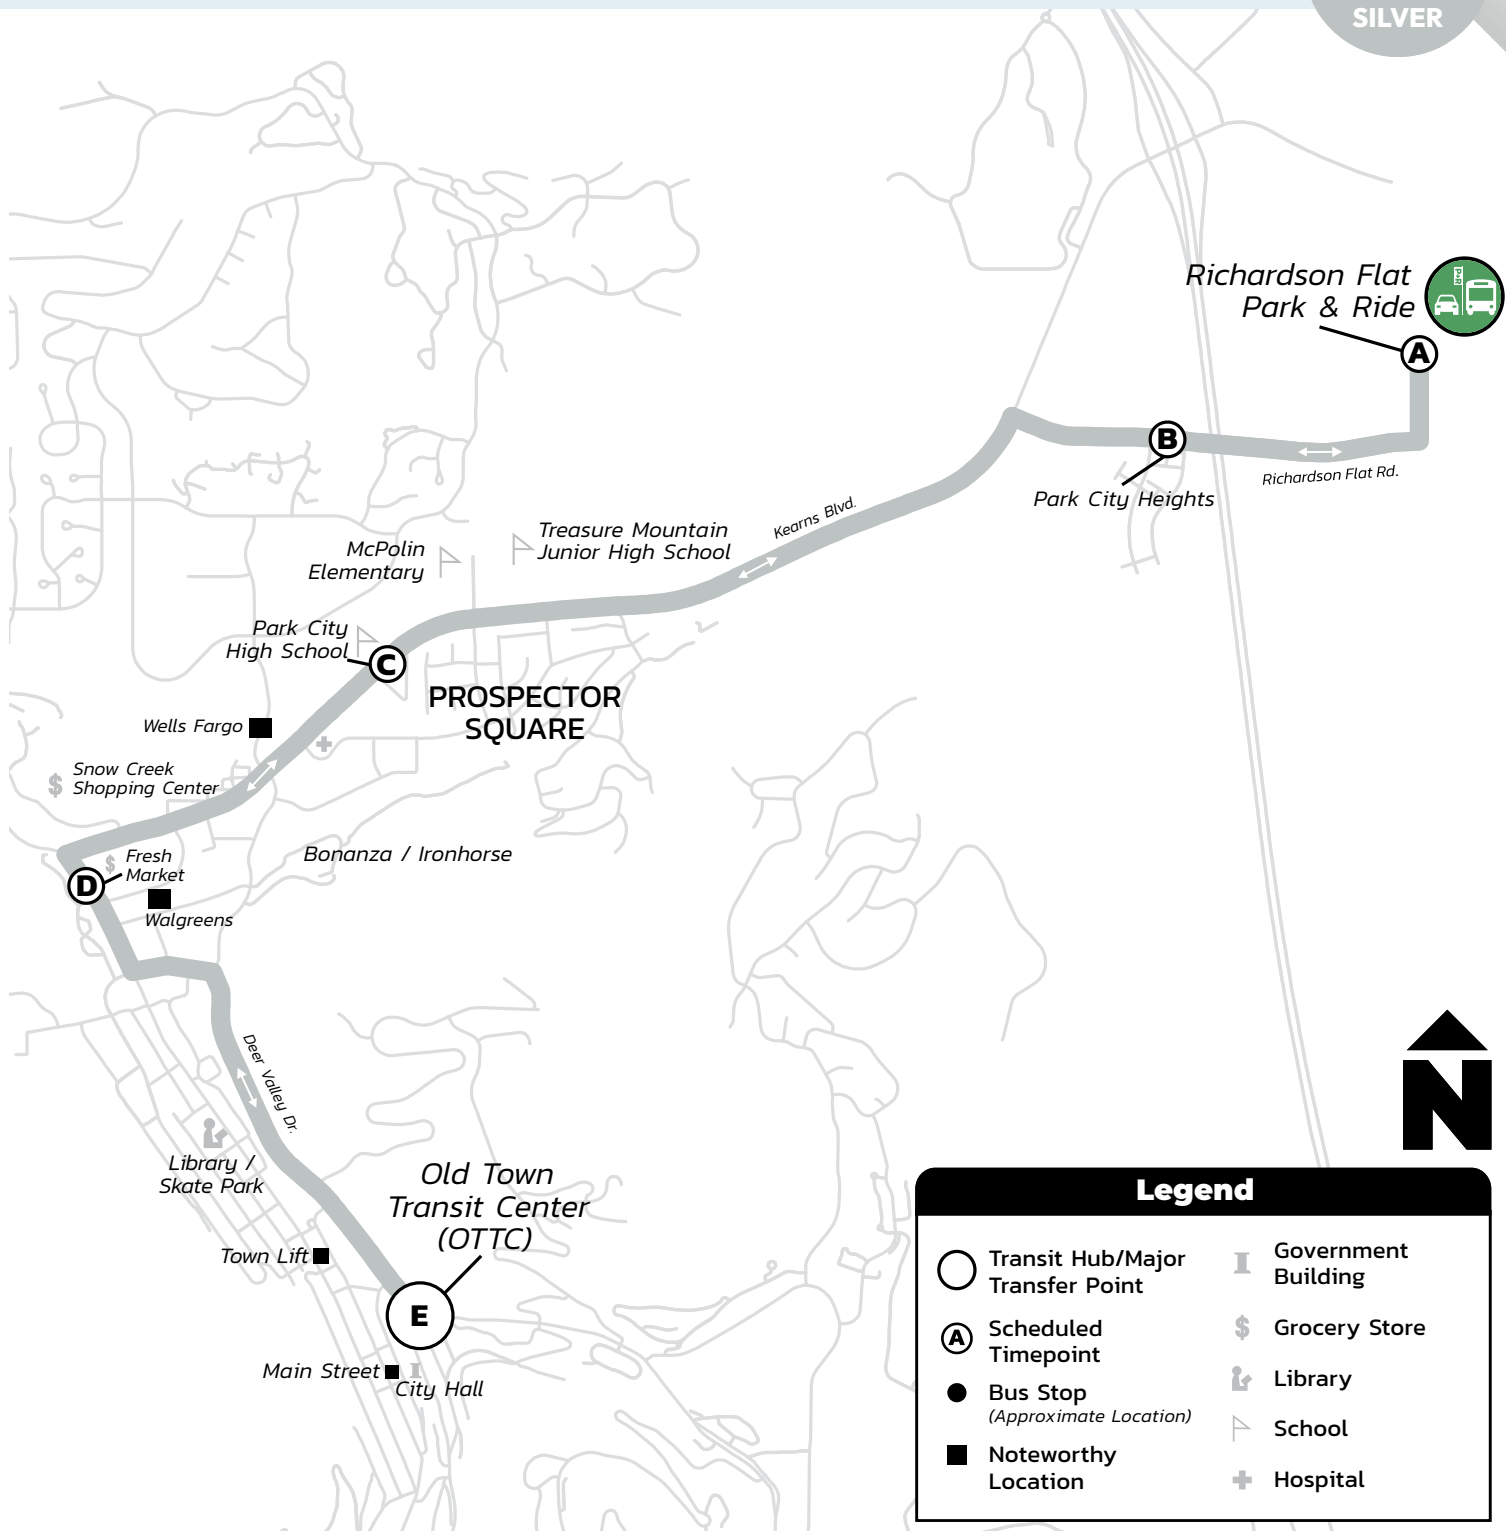

Hours: 7:10 AM - 11:10 PM

From Old Town Transit Center (OTTC)
Seven days a week

Prospector Square– Deer Valley Resort

Every 30 Minutes

Hours: 7:10 AM–11:10 PM

From Old Town Transit Center (OTTC)
Seven days a week

Hours: 6:10 AM - 7:40 PM, one trip at 11:10PM

From Old Town Transit Center (OTTC)

Seven days a week

Richardson Flat Park & Ride- Old Town Express

Every 30 minutes

Richardson Flat
Park & Ride

B

Park City Heights

Legend

Transit Hub/Major Transfer Point	Government Building
Scheduled Timepoint	Grocery Store
Bus Stop (Approximate Location)	Library
Noteworthy Location	School
	Hospital

TRANSIT IS YOUR TRAILHEAD

Hours: 5:40 AM - 6:20 PM one trip at 11:12 PM

From Old Town Transit Center (OTTC)
Seven days a week

Prospector Square– Deer Valley Express

Every 30 Minutes

Legend

Transit Hub/Major Transfer Point	Government Building
Scheduled Timepoint	Grocery Store
Bus Stop (Approximate Location)	Library
Noteworthy Location	School
	Hospital